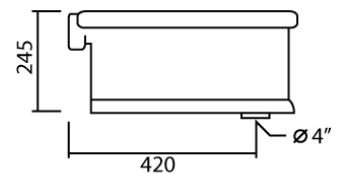

MATERIAL APPROVAL

Description	Squat with Pedestal Flush Valve Toilet (Excluding flush valve)
Model	MCA545
Brand	MARVEL

MODEL : MCA545
(mm.)

UPDATE : 30/8/64

Product Specification

Material	Ceramic
Colour	White
Outlet	S-Trap Rough-in 420 mm.
Warranty	1 Year
Standard	TIS 794-2544