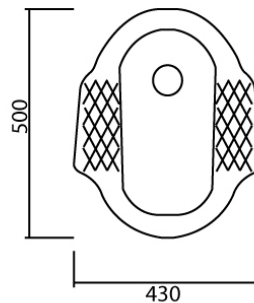

MATERIAL APPROVAL

Description	Squat with Pedestal Flush Valve Toilet (Excluding flush valve)
Model	MCA545
Brand	MARVEL

MODEL : MCA545
(mm.)

UPDATE : 30/8/64

Product Specification

Material	Ceramic
Colour	White
Outlet	S-Trap Rough-in 420 mm.
Warranty	1 Year
Standard	TIS 794-2544