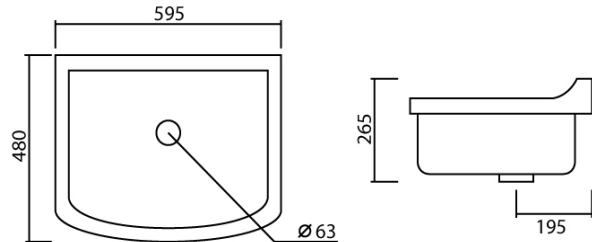

MATERIAL APPROVAL

Description	Lavatory Basin
Model	MCA024
Brand	MARVEL

MODEL : MCA024  
(mm.)

Product Specification

Material	Ceramic
Colour	White
Installation	Wall Hung
Warranty	1 Year
Standard	TIS 791-2544