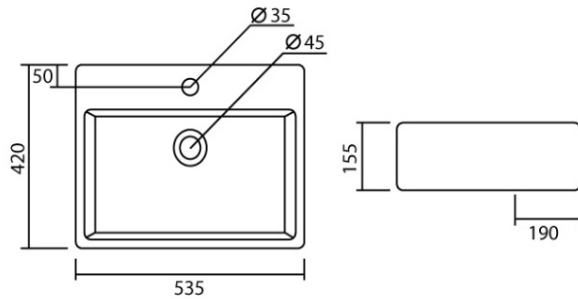

MATERIAL APPROVAL

Description	Basin
Model	MC003
Brand	MARVEL

MODEL : MC003
(mm.)

Product Specification

Material	Ceramic
Colour	White
Installation	Above Counter
Warranty	1 Year
Standard	TIS 791-2544