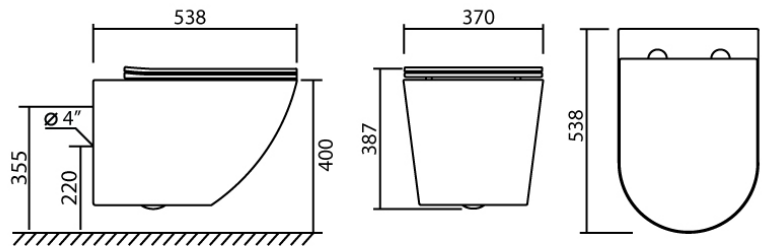

MATERIAL APPROVAL

Description	Toilet
Model	MCM2406
Brand	MARVEL

UPDATE : 16/8/67

MODEL : MCM2406
(mm.)

Product Specification

Water Closet	One Piece Toilet
Install Type	Wall Hung
Material	Ceramic
Colour	White
Outlet	P-Trap Rough-in 220 mm.
Flush System	Washdown
Water Consumption	6 Liters
Warranty	1 Year
Standard	TIS 792-2554