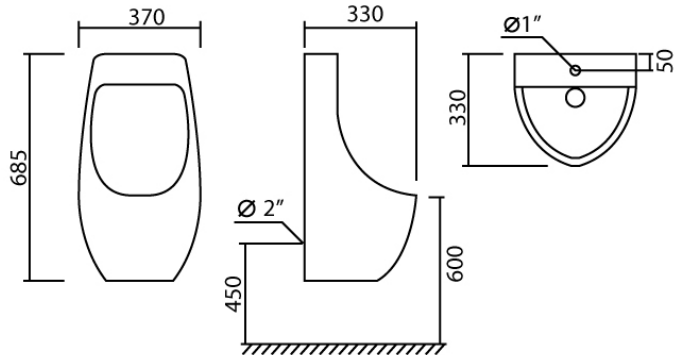

MATERIAL APPROVAL

Description	Urinal
Model	MU-104-4
Brand	MARVEL

MODEL : MU-104-4
(mm.)

Product Specification

Material	Ceramic
Colour	White
Install Type	Wall Hung
Inlet/Outlet	Top inlet \varnothing 1" / P-Trap Rough-in 450 mm.
Warranty	1 Year
Standard	ISO9001:2015 / CE / UL